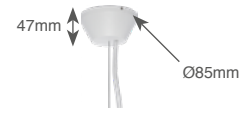

Apollo 600 Textured

Technical Datasheet

DOXIS
LIGHTING FACTORY

General	
Mounting	Suspended
Material	Aluminium
Lightsources	E27 or (3x) Titan
Dimmable	Titan: yes E27: lightsource dependent
Cooling	Passive
Energy Class	A++
Photobiol. Safety	RG1
Class	class I

IP20

960°C

Features:

Available with 1x E27 socket or 3 Titan LEDs. Titan LEDs come with a diffuser glass for more visual comfort. Suspension set 2000mm included (4000mm optional). Aluminium die-casted, compact design. High quality components. Various colors available.

Available colors - 000.0000.00.000.XX
Other RAL colors on request

Apollo 600 interior with Titan:

Suspension sets

Suspension set 2000mm (INCLUDED):

Suspension set 4000mm (OPTIONAL):

Ceiling box comes in the same color as the luminaire housing
Single suspension wire + textile power cable
• Luminaire color white: white cable
• Luminaire color grey: grey cable
• All other luminaire colors: black cable
Strain relief integrated

White 4000mm - 3x0.75mm ²	102.13.01-4
White 4000mm - 5x0.75mm ²	102.15.01-4
Black 4000mm - 3x0.75mm ²	102.13.03-4
Black 4000mm - 5x0.75mm ²	102.15.03-4
Grey 4000mm - 3x0.75mm ²	102.13.18-4
Grey 4000mm - 5x0.75mm ²	102.15.18-4