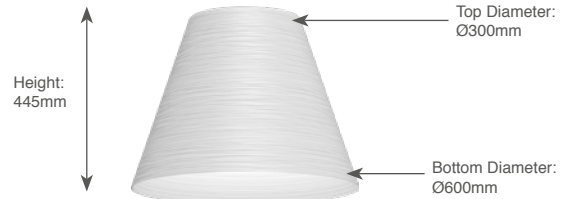

Apollo 600 Textured

Technical Datasheet

DOXIS
LIGHTING FACTORY

General	
Mounting	Suspended
Material	Aluminium
Lightsources	E27 or (3x) Titan
Dimmable	Titan: yes E27: lightsource dependent
Cooling	Passive
Energy Class	A++
Photobiol. Safety	RG1
Class	class I

IP20

960°C

Features:

Available with 1x E27 socket or 3 Titan LEDs. Titan LEDs come with a diffuser glass for more visual comfort. Suspension set 2000mm included (4000mm optional). Aluminium die-casted, compact design. High quality components. Various colors available.

White 4000mm - 3x0.75mm ²	102.13.01-4
White 4000mm - 5x0.75mm ²	102.15.01-4
Black 4000mm - 3x0.75mm ²	102.13.03-4
Black 4000mm - 5x0.75mm ²	102.15.03-4
Grey 4000mm - 3x0.75mm ²	102.13.18-4
Grey 4000mm - 5x0.75mm ²	102.15.18-4