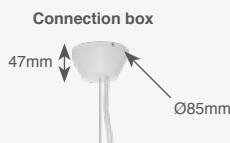

IP20

960°C

Features:

Available with 1x E27 socket or 3 Titan LEDs. Titan LEDs come with a diffuser glass for more visual comfort. Suspension set 2000mm included (4000mm optional). Aluminium die-casted, compact design. High quality components. Various colors available.

Available colors - 000.0000.00.000.XX
Other RAL colors on request

Apollo 600 interior with Titan:

Suspension sets

Suspension set 2000mm (INCLUDED):

Suspension set 4000mm (OPTIONAL):

Ceiling box comes in the same color as the luminaire housing
Single suspension wire + textile power cable
• Luminaire color white: white cable
• Luminaire color grey: grey cable
• All other luminaire colors: black cable
Strain relief integrated

White 4000mm - 3x0.75mm ²	102.13.01-4
White 4000mm - 5x0.75mm ²	102.15.01-4
Black 4000mm - 3x0.75mm ²	102.13.03-4
Black 4000mm - 5x0.75mm ²	102.15.03-4
Grey 4000mm - 3x0.75mm ²	102.13.18-4
Grey 4000mm - 5x0.75mm ²	102.15.18-4